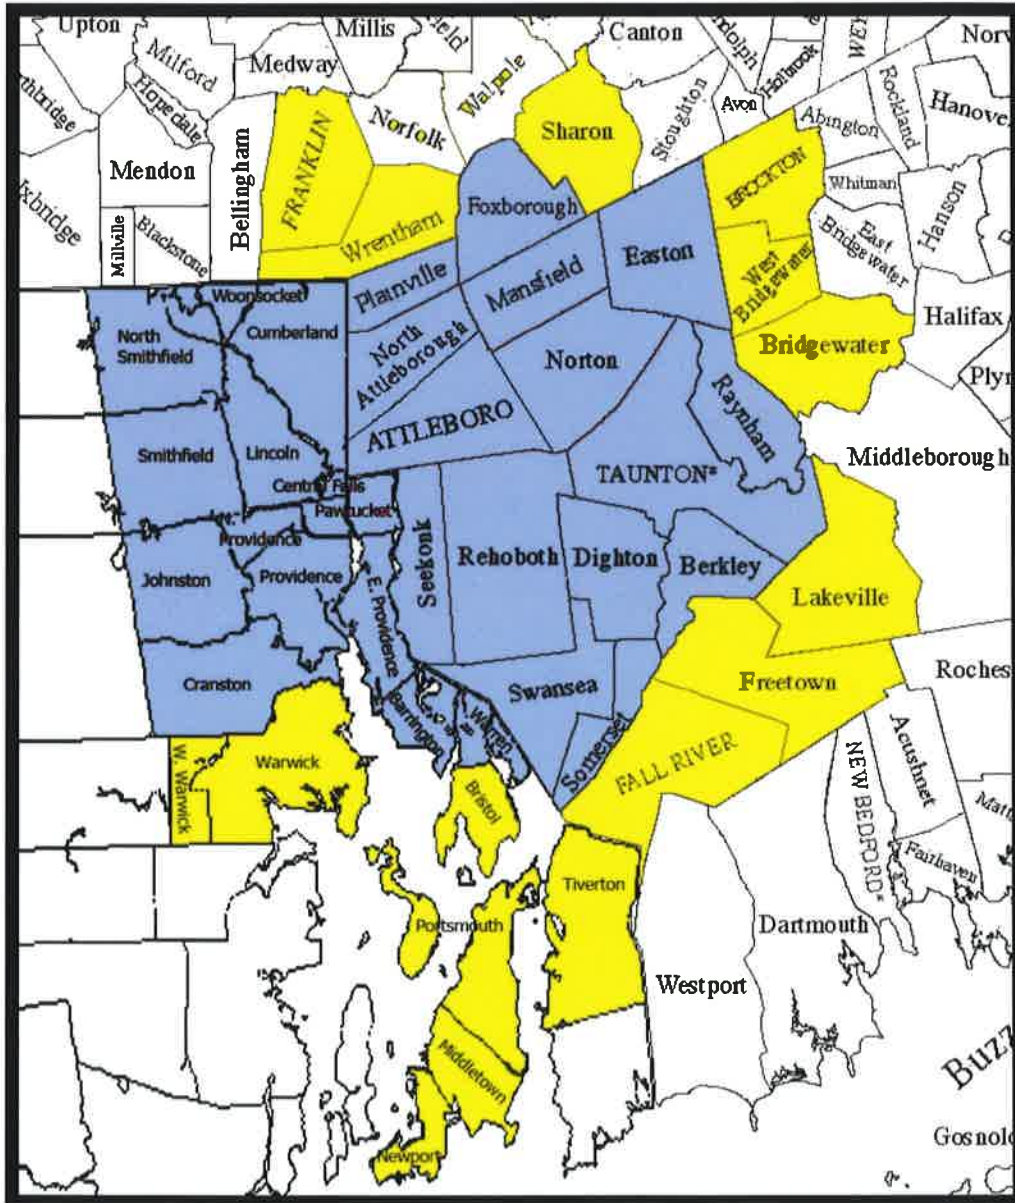

WARA 1320AM

It's All About Community!

WARA COVERAGE MAP

-  - Clear signal
-  - Clear signal, minimal static in wooded areas